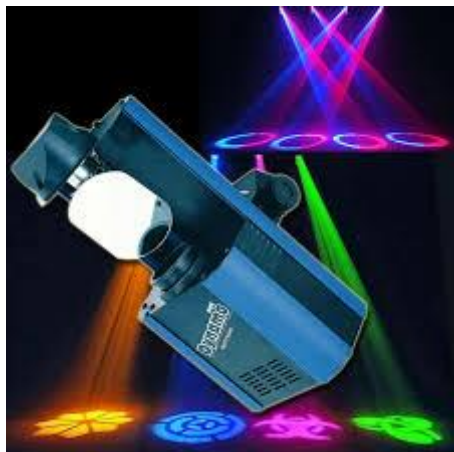

1x

Laser lichteffect Smooth scan (rode en groene laser)

1x

3D laser lichteffect Briteq 3D laser

BEKAFUN

2 x

Scanner JB systems dynamo 250 + controller